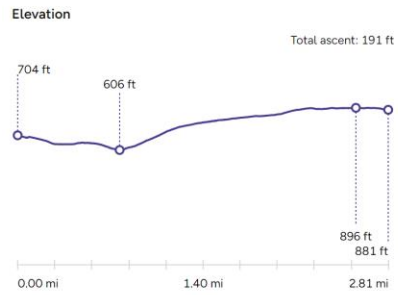

Route 2

< Horse&Groom to Consett 30Jun24

30 June, 2024, 10:23 AM

Distance **2.80 mi** Duration **01:07:11**

Moving Time **01:07:11** Avg. Speed **2.50 mph**

Total Ascent **191.37 ft**

Modify Activity

Add notes

Turn into route

Additional options

Show activity on map