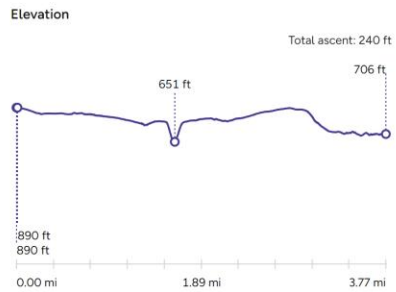

Route 3

Consett, Waskerley Way, Horse&Groom 23Jun24
23 June, 2024, 1:11 PM

Distance 3.77 mi Duration 01:06:49
Moving Time 01:06:49 Avg. Speed 3.38 mph
Total Ascent 239.83 ft

- Modify Activity
- Add notes
- Turn into route

Additional options

- Show activity on map