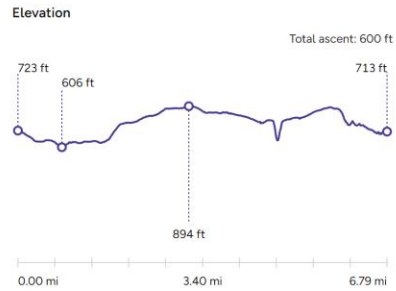

Route 5

Selby Lodge, Consett, WWay
21 Jun 24

21 June, 2024, 10:21 AM

Distance: 6.93 mi
Duration: 02:43:25
Moving Time: 02:43:25
Avg. Speed: 2.55 mph
Total Ascent: 599.50 ft

- Modify Activity
- Add notes
- Turn into route

Additional options

Show activity on map