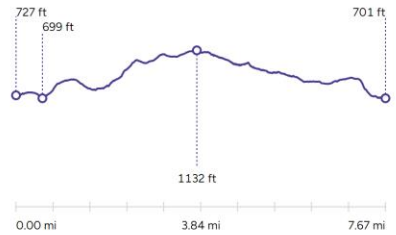

Route 6

< WWay figure of 8 12May24

12 May, 2024, 10:59 AM

Distance 7.79 mi Duration 02:44:14

Moving Time 02:44:14 Avg. Speed 2.84 mph

Total Ascent 611.54 ft

- Modify Activity
- Add notes
- Turn into route

Elevation

Total ascent: 612 ft

Additional options

Show activity on map