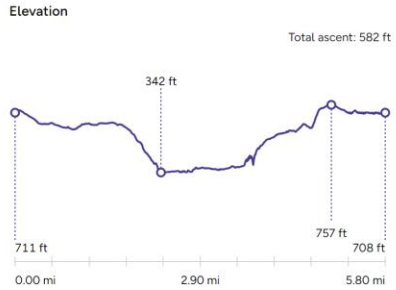

# Route 8

Selby Lodge, A'ford Parish Wood  
31Mar24

31 March, 2024, 10:50 AM

Distance: 5.88 mi    Duration: 02:43:06  
Moving Time: 02:43:06    Avg. Speed: 2.16 mph  
Total Ascent: 581.72 ft

- Modify Activity
- Add notes
- Turn into route

Additional options

Show activity on map