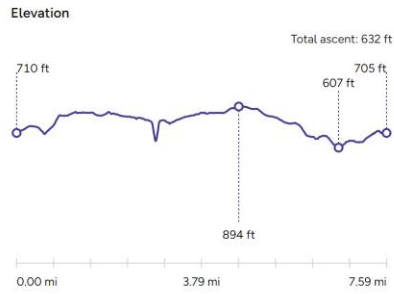

Route 9

< Whitehall, Consett, Grove 21Jan24

21 January, 2024, 10:27 AM

Distance	Duration
7.63 mi	03:01:34
Moving Time	Avg. Speed
03:01:34	2.52 mph
Total Ascent	
632.01 ft	

- Modify Activity
- Add notes
- Turn into route

- Additional options
- Show activity on map