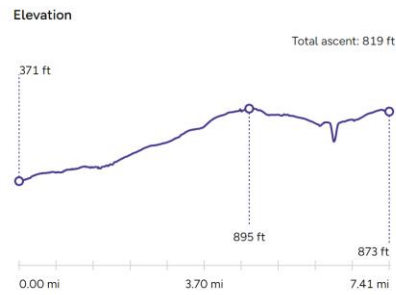

Route 10

< Lanchester, Consett, WWay 17Dec23

17 December, 2023, 11:00 AM

Distance 7.42 mi
Duration 02:34:12

Moving Time 02:34:12
Avg. Speed 2.89 mph

Total Ascent 819.22 ft

- Modify Activity
- Add notes
- Turn into route

Additional options

- Show activity on map